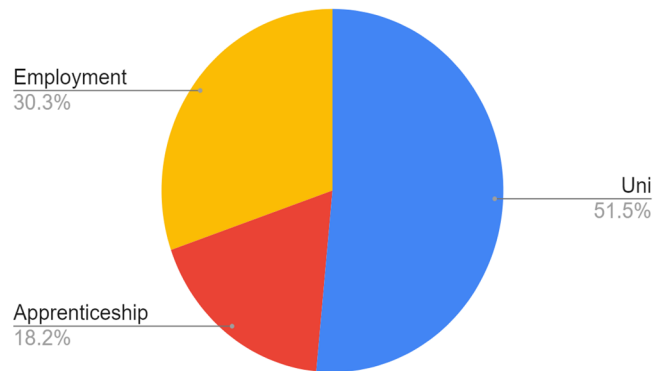

Year 13 2022 University Destinations

ACM - Music Production
Aston - Politics & Social Policy
Birmingham university - International Relations
Birmingham City - Landscape
Bournemouth - Art Foundation
Bournemouth - History
Brighton - Software Engineering
Bucks New Uni - Child Nursing
Bucks New Uni - Criminology
Canterbury Christ Church - Nursing
De Montford - Interior Design
Exeter - Criminology
Hull - Marine Biology
Institute for Contemporary Theatre - Performing Arts
LJM - Criminology
London South Bank - Acting & Performing
Manchester Met - Film & Media
Nottingham Trent - Business
Nottingham Trent - Fashion Design
Portsmouth - Business Management
Portsmouth - Criminology
Portsmouth - Sport & Exercise
Reading - Law
Royal Holloway - Law
Royal Holloway - International Relations
Sheffield - Business
SOAS - International Relations
Solent - Environmental Geoscience

Year 13 2022 Destination Data

Solent - Sports Journalism
St Andrews - English Literature
Surrey - Business Management
Surrey - Maths
Westminster - Accounting